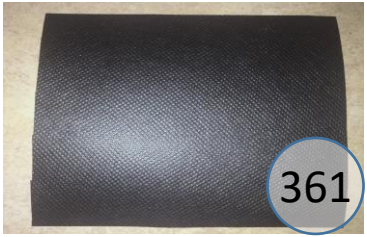

3100410

Call Out	Description
● (Red)	Blown Fiber
● (Yellow)	Cushion Chaise Pad - top Pad
● (Green)	Cushion Foam
● (Orange)	KD Component
● (Blue)	Cover

Signature
DESIGN
BY **ASHLEY**®

361

46

473

354

227

562

400

499

356

Signature
DESIGN
BY **ASHLEY**®

**310 SECTIONAL
DIMENSIONS
2 PIECE
CONFIGURATION**

**310 SECTIONAL
DIMENSIONS
2 PIECE
CONFIGURATION**