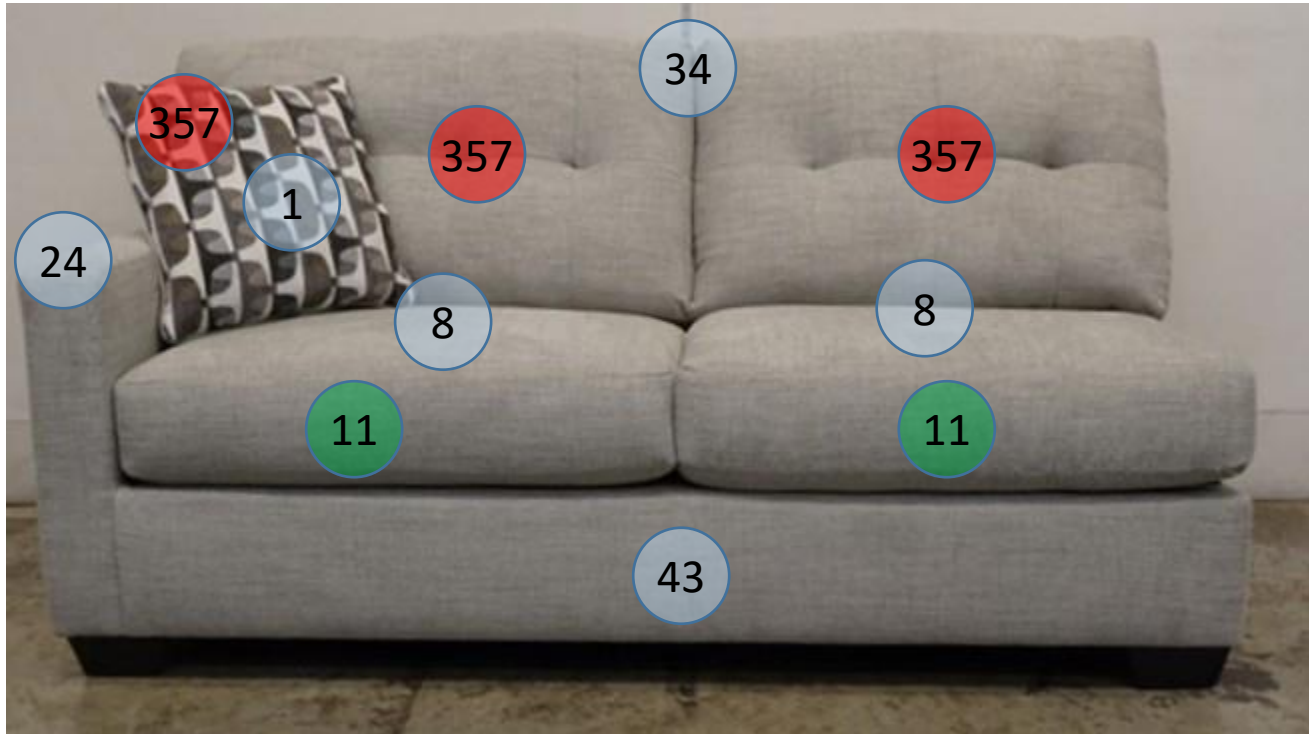

3100410

Call Out	Description
● (Red)	Blown Fiber
● (Yellow)	Cushion Chaise Pad - top Pad
● (Green)	Cushion Foam
● (Orange)	KD Component
● (Blue)	Cover

Signature
DESIGN
BY **ASHLEY**®

361

46

473

354

227

562

400

499

356

Signature
DESIGN
BY **ASHLEY**®

**310 SECTIONAL
DIMENSIONS
2 PIECE
CONFIGURATION**

**310 SECTIONAL
DIMENSIONS
2 PIECE
CONFIGURATION**