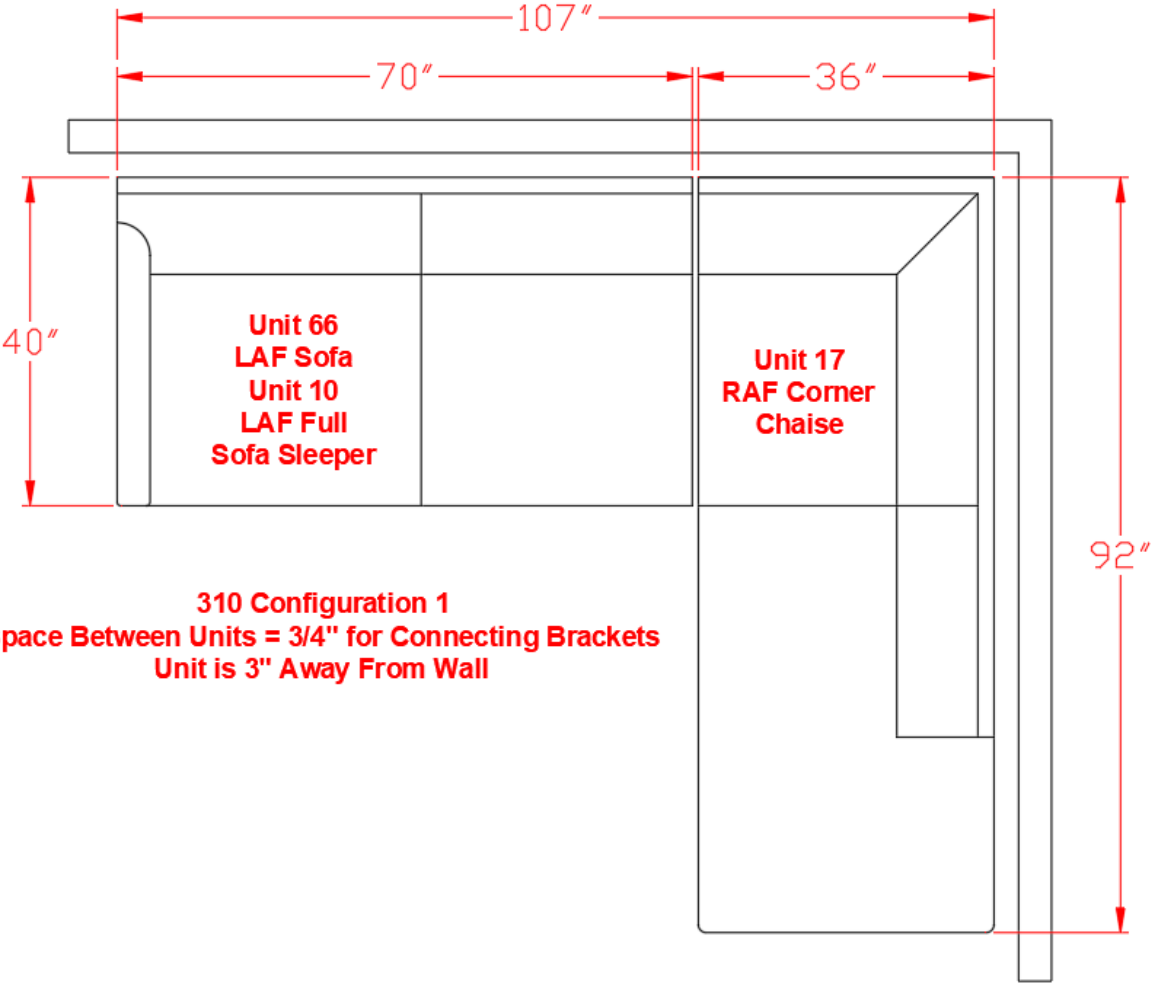

562

400

499

356

Signature
DESIGN
BY **ASHLEY**®

**310 SECTIONAL
DIMENSIONS
2 PIECE
CONFIGURATION**

**310 SECTIONAL
DIMENSIONS
2 PIECE
CONFIGURATION**