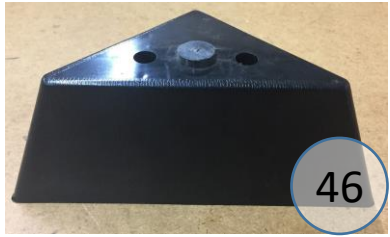

3100410

Call Out	Description
● (Red)	Blown Fiber
● (Yellow)	Cushion Chaise Pad - top Pad
● (Green)	Cushion Foam
● (Orange)	KD Component
● (Blue)	Cover

Signature
DESIGN
BY **ASHLEY**®

361

46

473

354

227

562

400

499

356

Signature
DESIGN
BY **ASHLEY**®

**310 SECTIONAL
DIMENSIONS
2 PIECE
CONFIGURATION**

**310 SECTIONAL
DIMENSIONS
2 PIECE
CONFIGURATION**